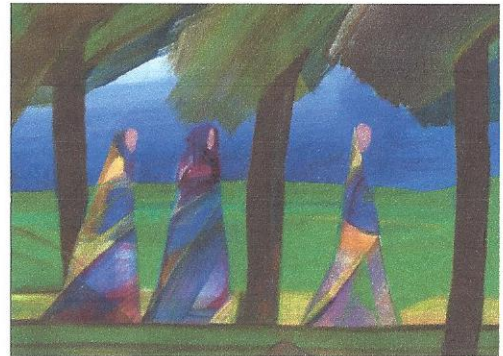

FRIENDS OF ALTON ABBEY

CHRISTMAS CARD 2014

Dom Anselm has once again painted a stunning design for our Christmas card - The Magi. We hope you will be as delighted with it as we are.

The card is A6 size as before, but landscape shape.

Packs of 10 will continue to be in a single slip case.

Our main aim in selling these is to spread the knowledge of Alton Abbey, hence the information inside.

The Magi
original painting by
Dom Anselm Shobrook OSB
Artist and Iconographer
The Abbey of Our Lady and St John, Alton

Sold in aid of
Friends of Alton Abbey
Alton Abbey, Alton, Hampshire, GU34 4AP
www.altonabbey.com
Registered Charity No. 284876

Peace and every blessing
for Christmas

Once again we are having them printed very early, so that we can give you the information with this mailing; and, as previously, they will be on view, and on sale, on St Benedict's Day.

The cost this year is the same as before:

50p each, or packets of 10 for £5 with postage: 60p per packet of 10

We have had to put postage up a little this year in view of the increase in the cost of stamps.

If you will be visiting the Abbey and would like to collect cards, (saving the post cost) do let me know and I will make sure they are available for you to pick up.

There are a few of previous year's cards left if you would like those –

2010

2011

the price is the same as for this year's cards,

packets of 10 for £5

with postage: 60p per packet of 10

Last year's card sold out before Christmas.

Please do contact me for them, I am very happy to post them to you, at any time.

Send a cheque made out to "Friends of Alton Abbey", with your name and address, to "Christmas Cards", FOAA, Alton Abbey, Beech, Alton, GU34 4AP